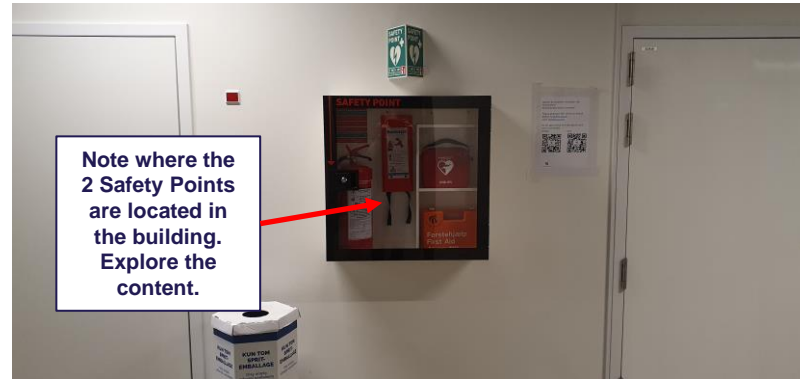

Discover exit routes, fire doors and fire equipment