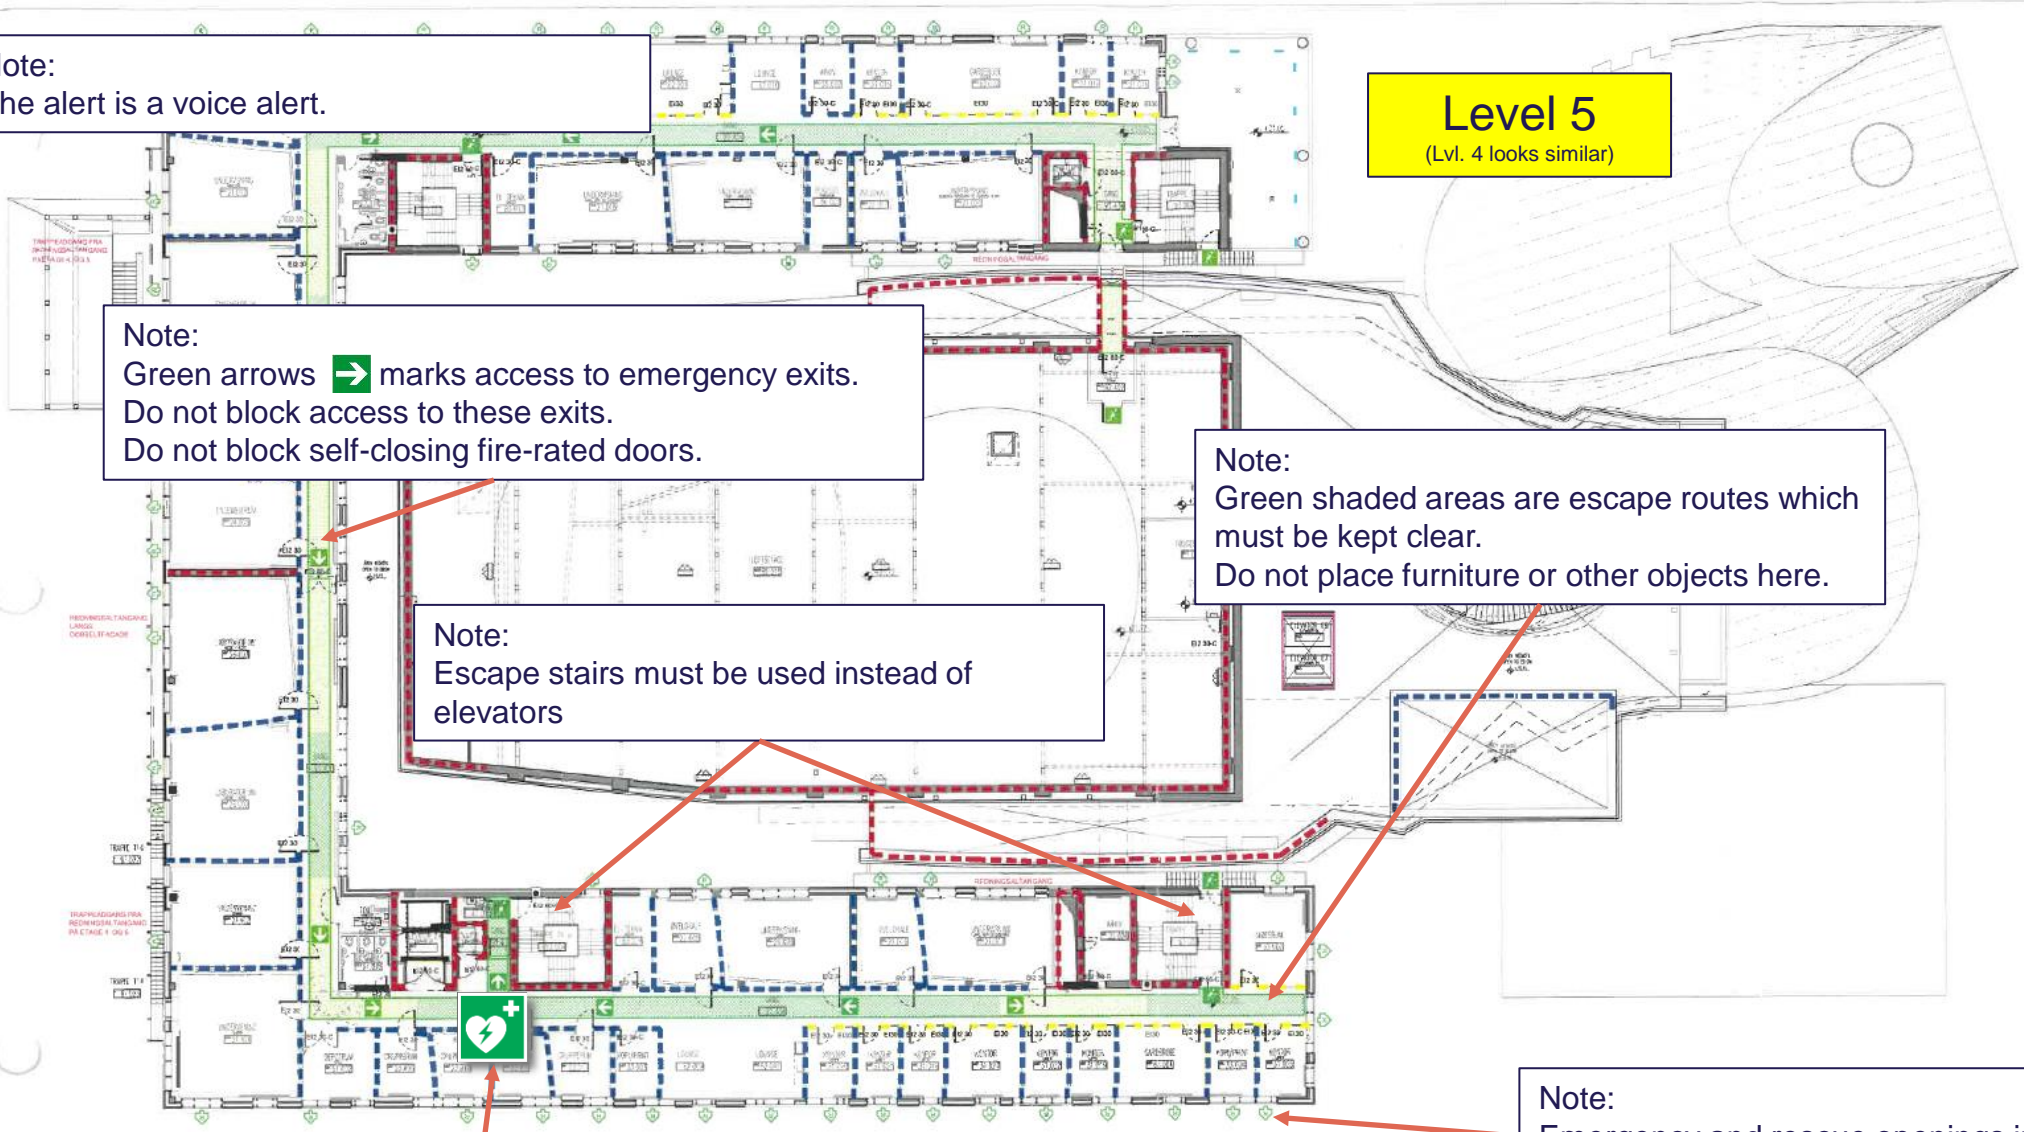

Purpose

- ▶ The purpose of this short presentation is to give you an overview of the building.
- ▶ The presentation is self-explanatory but should not stand alone.
- ▶ It is important that you subsequently spend time familiarizing yourself with the building's layout, in particular your access to the nearest escape route and the location of evacuation equipment and the Safety Points.

Situation plan for Musikkens Hus

AAU RBG14

ABA-central on the westside of the building. The fire department will seek information about activated detectors in this room.

Assembly point. There is NO sign.

Larsen Waterfront

Musikkens Hus

Probable access route for 112 response teams

Note:
The alert is a voice alert.

Level 5
(Lvl. 4 looks similar)

Note:
Green arrows → marks access to emergency exits.
Do not block access to these exits.
Do not block self-closing fire-rated doors.

Note:
Green shaded areas are escape routes which must be kept clear.
Do not place furniture or other objects here.

Note:
Escape stairs must be used instead of elevators

Safety Point

Note:
Emergency and rescue openings in windows (egress windows)