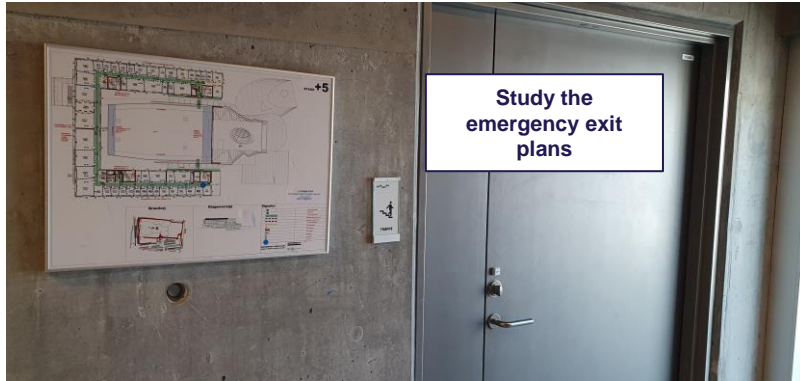

Discover exit routes, fire doors and fire equipment